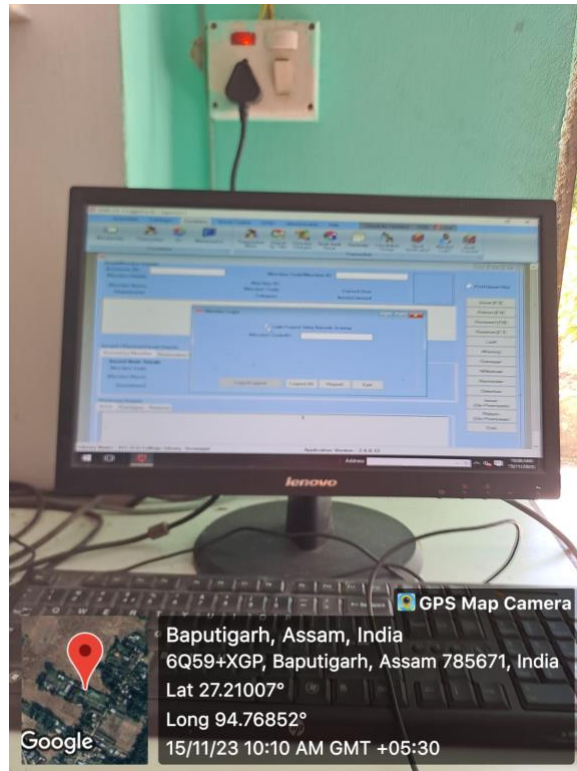

Institution Frequently updates its IT Facility:

D Space Facility available in the Central Library

CCTV Cameras

OPAC

Scanner

ICT Enabled Classroom

H.C.D.G. College Admission Portal

  
Principal  
H.C.D.G. College  
Netaipukhuri, Baputigarh