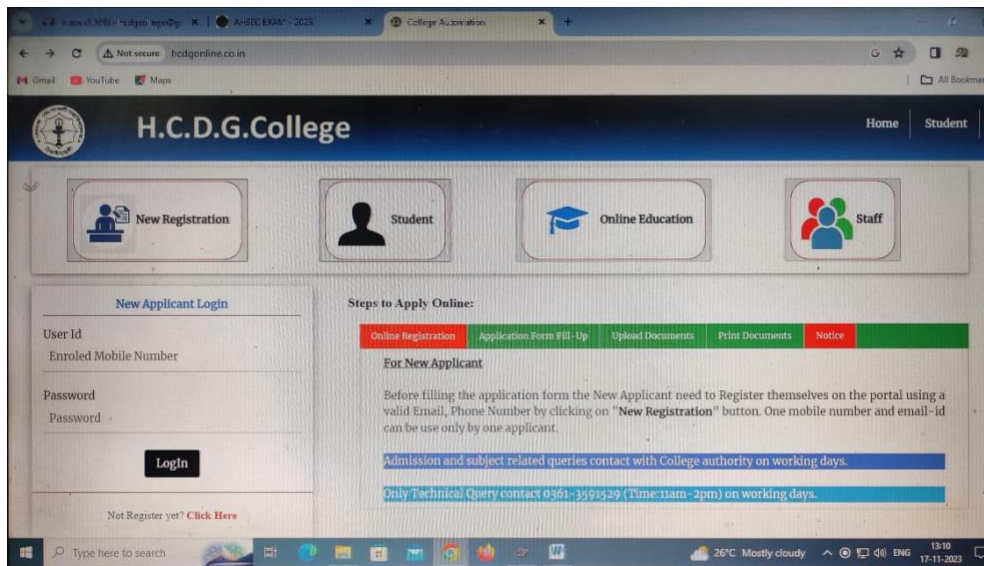

Institution Frequently updates its IT Facility:

D Space Facility available in the Central Library

CCTV Cameras

OPAC

Scanner

ICT Enabled Classroom

H.C.D.G. College Admission Portal

  
Principal  
H.C.D.G. College  
Netaipukhuri, Baputigarh